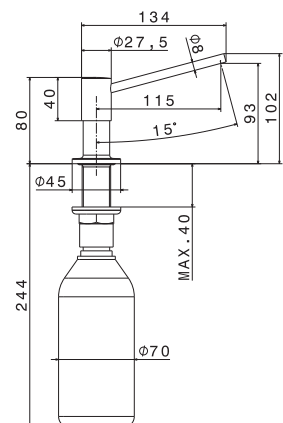

Dispenser per sapone liquido.

21.018 Cromo	162,00
01.014 Bianco opaco	173,00
01.093 Nero opaco	173,00
31.028 Nichel spazzolato	208,00
M0.077 Carbon satin	206,00