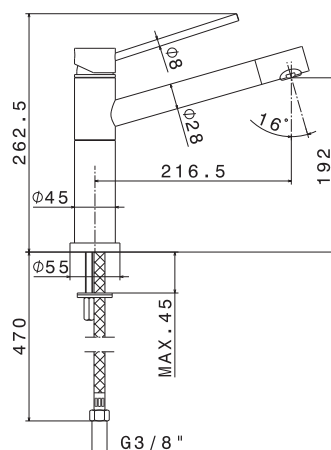

Miscelatore monocomando per lavello con bocca girevole e **terminale orientabile**. Flessibili di alimentazione F3/8".

21.018 Cromo
31.028 Nichel spazzolato

372,00
465,00

art. 2415