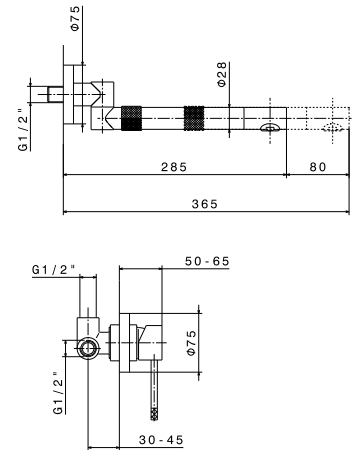

Gruppo miscelatore monocomando a parete con bocca girevole ed estensibile.

21.018 Cromo	732,00
01.014 Bianco opaco	731,00
01.093 Nero opaco	731,00
31.028 Nichel spazzolato	907,00
59.064 Brushed gun metal	958,00
59.066 Brushed stainless steel	958,00
59.067 Brushed copper bronze	958,00
M0.077 Carbon satin	934,00

art. 3155