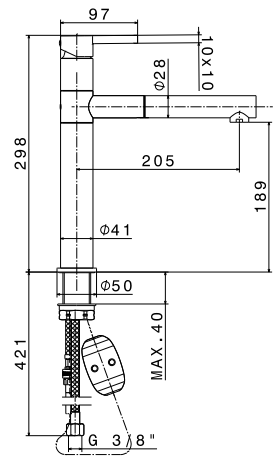

Miscelatore monocomando per lavello con bocca girevole. Flessibili di alimentazione F 3/8".

21.018 Cromo
31.028 Nichel spazzolato

282,00
377,00

Miscelatore monocomando per lavello con bocca girevole e doccia estraibile monogetto. Flessibili di alimentazione F 3/8".

21.018 Cromo
31.028 Nichel spazzolato

372,00
408,00

art. 65920

Miscelatore monocomando per lavello con bocca quadra girevole. Flessibili di alimentazione F 3/8".

21.018 Cromo
31.028 Nichel spazzolato

229,00
274,00

Miscelatore monocomando per lavello con bocca tonda girevole. Flessibili di alimentazione F 3/8".

21.018 Cromo
31.028 Nichel spazzolato

229,00
274,00