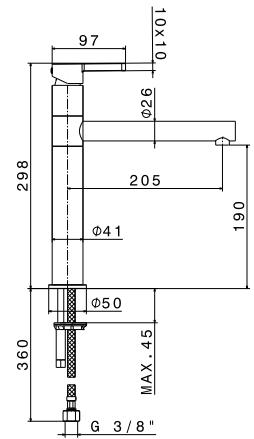

art. 65915

Miscelatore monocomando per lavello con bocca girevole e doccia estraibile monogetto. Flessibili di alimentazione F 3/8".

21.018 Cromo
31.028 Nichel spazzolato

372,00
408,00