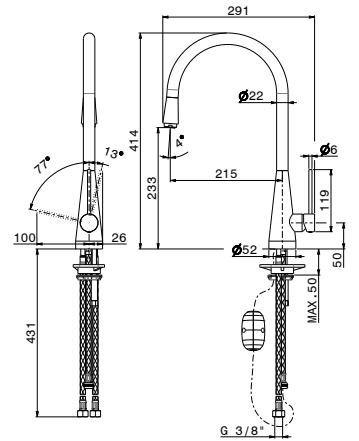

art. 64213

Miscelatore monocomando per lavello con bocca tonda girevole e doccia estraibile monogetto a scomparsa. Flessibili di alimentazione F3/8".

21.018 Cromo	351,00
01.014 Bianco opaco	404,00
01.093 Nero opaco	404,00
31.028 Nichel spazzolato	414,00
M0.077 Carbon satin	489,00