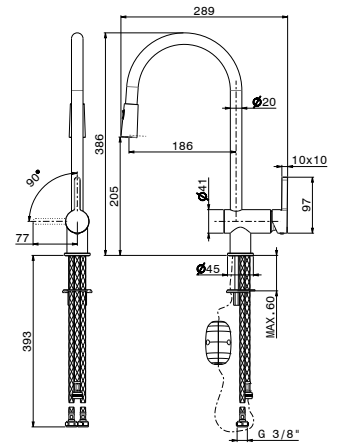

art. 65925

Miscelatore monocomando per lavello con bocca girevole e **doccia estraibile a doppio getto**. Flessibili di alimentazione F 3/8".

21.018 Cromo
31.028 Nichel spazzolato

342,00
393,00

art. 2418

Dispenser per sapone liquido.

21.018 Cromo
31.028 Nichel spazzolato

162,00
208,00