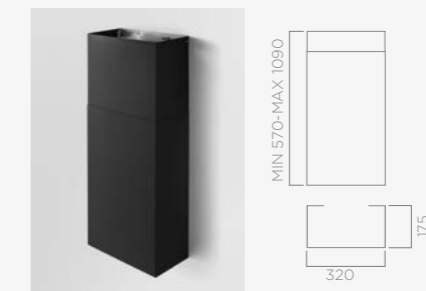

KIT CAMINO NERO
BLACK CHIMNEY KIT