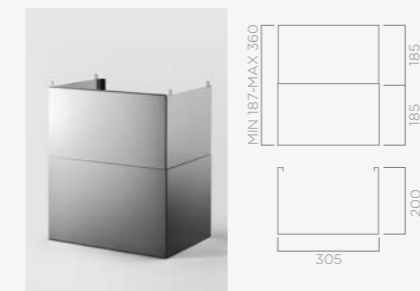

KIT CAMINO ACCIAIO INOX H185+H185
STAINLESS STEEL CHIMNEY KIT H185+H185