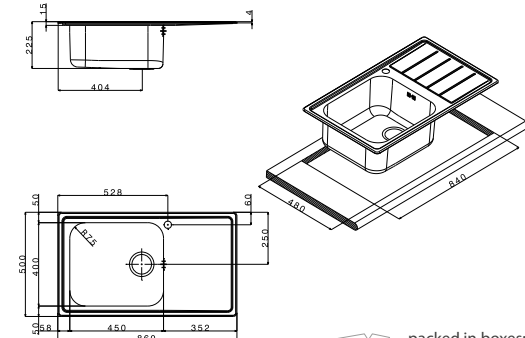

size 860x500 mm
drain hole 3,5"
cut-out 840x480 mm
base 600 mm
depth 225 mm
fitting 4 mm
finish/finitura brushed/spazzolato

finish/finitura
brushed/
spazzolato

extra

1	2	3
4b	5b	6b
7a		

LNG8611RBC (dx/right) € 295,00
LNG8611LBC (sx/left) € 295,00

packed in boxes:
1005 x 605 x 280 mm - 6,1 Kg