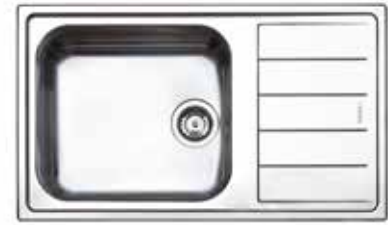

size 860x500 mm
drain hole 3,5"
cut-out 840x480 mm
base 450 mm
depth 225 mm
fitting 4 mm
finish/finitura brushed/spazzolato

finish/finitura
brushed/
spazzolato

accessories
extra

1	2	3
4a	5a	6a
7		

code
drainer right or left /
gocciolatoio destro o sinistro
LN8611RBC (dx/right) € 250,00
LN8611LBC (sx/left) € 250,00

packed in boxes:
945 x 610 x 285 mm - 6,88 Kg

size 860x500 mm
drain hole 3,5"
cut-out 840x480 mm
base 600 mm
depth 225 mm
fitting 4 mm
finish/finitura brushed/spazzolato

finish/finitura
brushed/
spazzolato

extra

1	2	3
4b	5b	6b
7a		

LNG8611RBC (dx/right) € 295,00
LNG8611LBC (sx/left) € 295,00

packed in boxes:
1005 x 605 x 280 mm - 6,1 Kg

size 860x500 mm
drain hole 3,5"
cut-out 840x480 mm
base 900 mm
depth 225 mm
fitting 4 mm
finish/finitura brushed/spazzolato

finish/finitura
brushed/
spazzolato

extra

1	2	3
4a	5a	6a
7		

LN8621BC € 360,00

packed in boxes:
945 x 610 x 285 mm - 6,88 Kg

size 860x500 mm
drain hole 3,5"
cut-out 840x480 mm
base 900 mm
depth 225 mm
fitting 4 mm
finish/finitura brushed/spazzolato

finish/finitura
brushed/
Spazzolato

extra

1	2	3
4	4b	5
5b	6	6b
7a		

LNG8621BC € 425,00

packed in boxes:
945 x 610 x 285 mm - 6,88 Kg

mixers

accessories

APL8995DCCR	APL7080DCCR	APL7730DCCR	APL3228CR	AP6010SS	AP6020SS	AP6030SS
€ 345,00	€ 295,00	€ 199,00	€ 220,00	€ 180,00	€ 180,00	€ 240,00

TLN24S Silver Glass Covers	TLN24B Black Glass Covers	TLN24W White Glass Covers	CI30/CI34/CI45 Basket	TL30/TL34/TL45 Wood Chopping Board	TT30/TT34/TT45 Polyethylene Chopping Board	TLC34/TLC45 Kit							
€ 110,00	€ 110,00	€ 110,00	€ 75/€ 75/€ 110	€ 85/€ 85/€ 95	€ 85/€ 85/€ 105	€ 230,00/€ 230,00