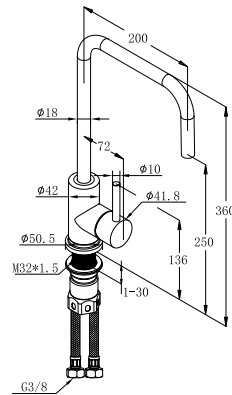

finish	code	price
AP6010SS Monocomando / Single lever	Acciaio/Steel	AP6010SS	€ 180,00