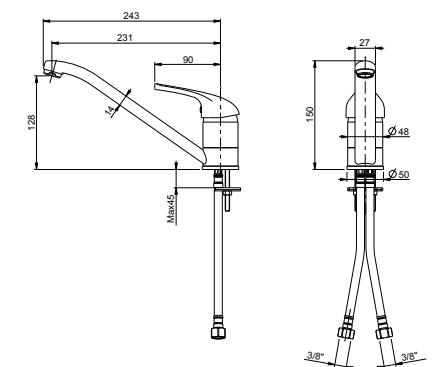

finish	code	price
APL10CR Monocomando / Single lever	Chrome/Cromato	APL10CR	€ 65,00