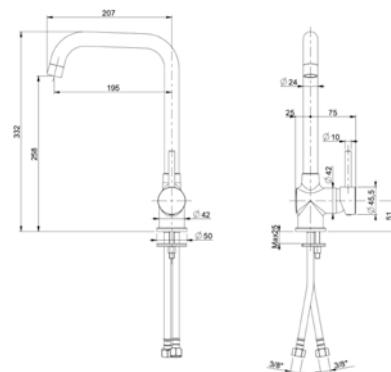

finish	code	price
APL2670CR Monocomando / Single lever	Chrome/Cromato	APL2670CR	€ 95,00