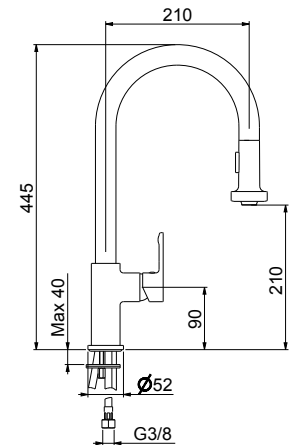

finish	code	price
APL7080DCCR Doccetta Estraibile - Pull out spray	Chrome/Cromato	APL7080DCCR	€ 295,00