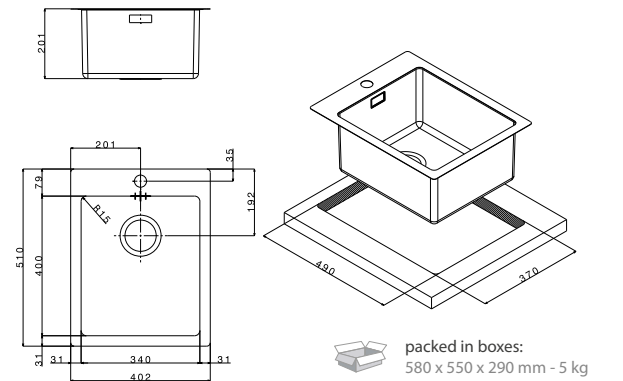

included **1**
extra

2	3	4
5	6	7
8	9	

LNP40FBC € 505,00

mixers

accessories

accessories

APL8995DCCR
€ 345,00

APL7080DCCR
€ 295,00

APL7730DCCR
€ 199,00

AP6050SS
€ 300,00

AP6030SS
€ 240,00

1

RND90
Rondò Waste
€ 50,00

2

TLN24S
Silver Glass Covers
€ 100,00

3

TLN24B
Black Glass Covers
€ 100,00

4

TLN24W
White Glass Covers
€ 100,00

5

CI34
Basket
€ 65,00

6

TT33
€ 180,00

7

CS15
€ 190,00

8

VAS32
€ 185,00

9

VAS15
€ 160,00