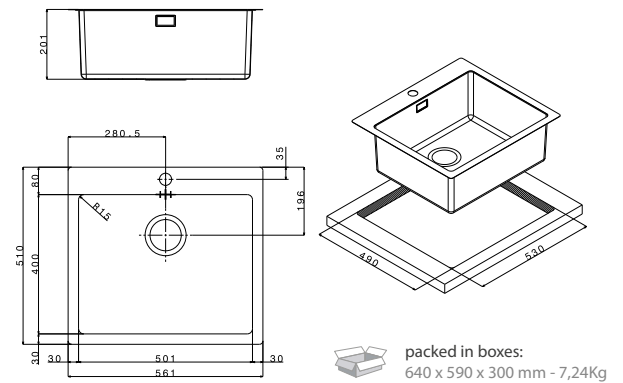

included **1**
extra

2	3	4
5	6	7
8	9	

LNP50FBC € 525,00

size 402x510 mm
drain hole 3,5"
cut-out 370x490 mm
base 450 mm
depth 201 mm
fitting flat inset
finish/finitura brushed/spazzolato