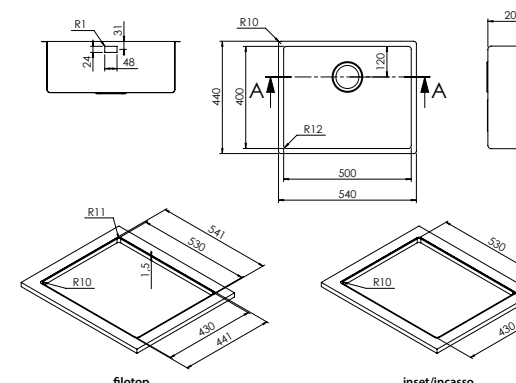

size 540x440 mm
drain hole 3,5"
cut-out 530x430 mm
base 600 mm
depth 200 mm
fitting flat
 undermount
finish/finitura brushed/spazzolato

3 installations
incasso / inset
filotop / flat
sottotop / undermount

extra **1 2 3**
4

LNR54FSFR € 390,00

per installazione **INCASSO/FILOTOP** su top con spessore superiore a 3 cm, effettuare incavo come da indicazioni disegno tecnico inserite nel livello.

For **Flushmount installations**, with a Top thickness of more than 3 cm, make a recess as indicated in the technical drawing supplied with the Sink