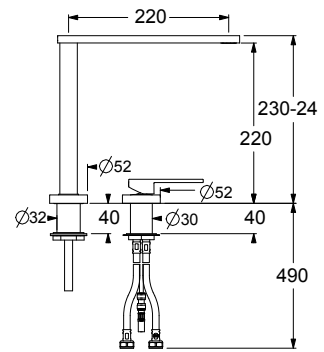

finish	code	price
APL1260CR Telescopico / Telescopic	Chrome/Cromato	APF1260CR	€ 515,00