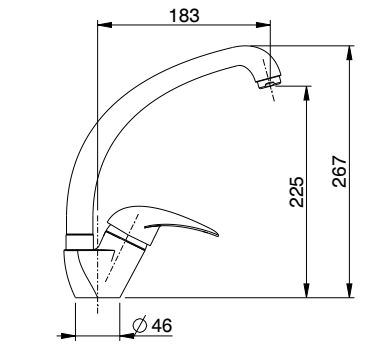

finish	code	price
APL30CR Monocomando / Single lever	Chrome/Cromato	APL30CR	€ 80,00