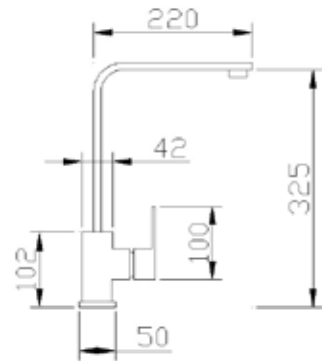

finish	code	price
APL5005HCR Monocomando / Single lever	Chrome/Cromato	APL5005HCR	€ 255,00