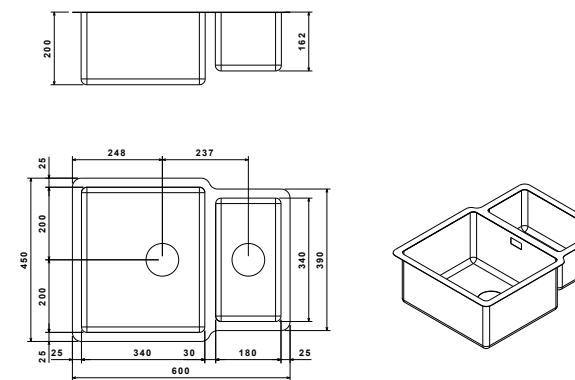

 brushed/spazzolato

- included **1**
- extra **2**

FEM71UBC

€ 455,00

 packed in boxes:
870 x 550 x 300 mm - 8,37 Kg

- size 603x452 mm
- drain hole 3,5"
- cut-out  see technical drawing
- base  800 mm
- depth  200 mm
- fitting  undermount
- finish/finitura  brushed/spazzolato