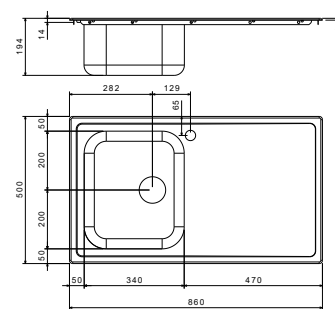

brushed/spazzolato

finish/finitura	accessories	code	price
	extra <table border="1"> <tr><td>1</td><td>2</td><td>3</td></tr> <tr><td>4</td><td>5</td><td>6</td></tr> <tr><td>7</td><td></td><td></td></tr> </table>	AV861IRBC <i>(dx/right)</i>	€ 180,00
		AV861ILBC <i>(sx/left)</i>	€ 180,00

packed in boxes:
895 x 520 x 205 mm - 5,93 Kg