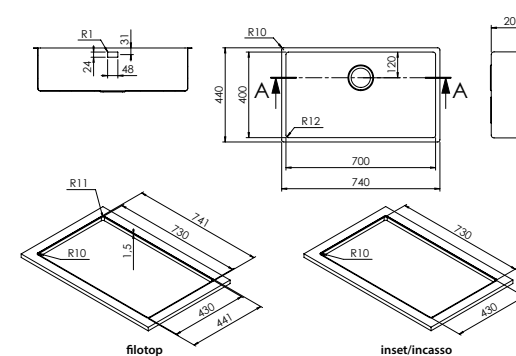

They give elegance and modernity to the kitchen according to the latest market trends.

finish/finitura

accessories

code
drain right or left /
gocciolatoio destro o sinistro

price

size 740x440 mm
drain hole 3,5"
cut-out 730x430 mm
base 800 mm
depth 200 mm
fitting flat
 undermount
finish/finitura brushed/spazzolato