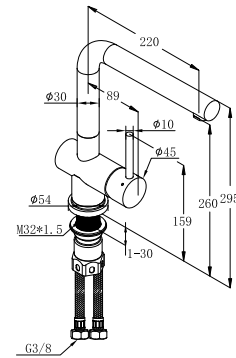

finish	code	price
AP6030 Monocomando / Single lever	PVD Acciaio/Steel	AP6030SS	€ 240,00
	PVD Rame/Copper	AP6030CP	€ 490,00
	PVD Nero/Black	AP6030BP	€ 490,00