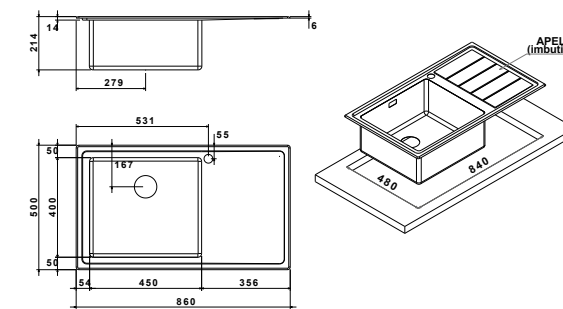

included **1**

extra

2	3	4
5	6	7
8	9	

LNP861RBC
(dx/right) € 360,00

LNP861LBC
(sx/left) € 360,00

 packed in boxes:
935 x 610 x 285 mm - 7,23 Kg

- size 860x500 mm
- drain hole 3,5"
- cut-out  840x480 mm
- base  800 mm
- depth  215 mm
- fitting  4 mm
- finish/finitura  brushed/spazzolato