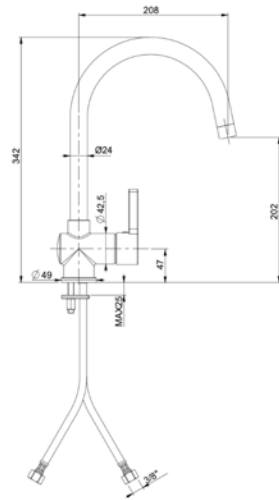

finish	code	price
APL12915CR Monocomando / Single lever	Chrome/Cromato	APL12915CR	€ 135,00