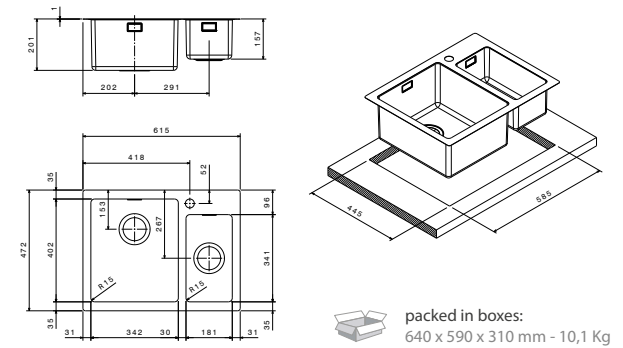

size 615x472 mm
drain hole 3,5"
cut-out 585x445 mm
base 600 mm
depth 201 mm
fitting flat inset
finish/finitura brushed/spazzolato

included **1**
extra

2	3	4
5	6	7
8	9	

LNP3418FBC € 610,00