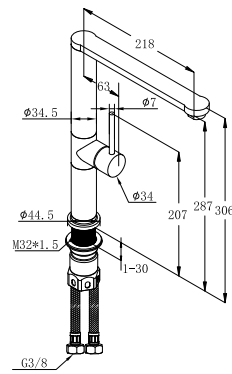

finish	code	price
AP6040SS Monocomando / Single lever	Acciaio/Steel	AP6040SS	€ 270,00