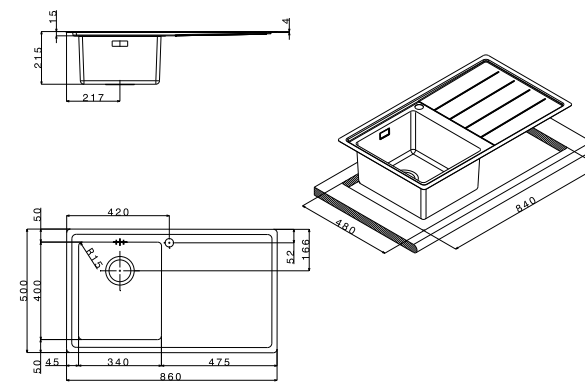

- size 860x500 mm
- drain hole 3,5"
- cut-out 840x480 mm
- base 600 mm
- depth 215 mm
- fitting 4 mm
- finish/finitura brushed/spazzolato

included **1**

extra

2	3	4
5	6	7
8	9	

LNP861RBC
(dx/right) € 360,00

LNP861LBC
(sx/left) € 360,00

packed in boxes:
935 x 610 x 285 mm - 7,23 Kg