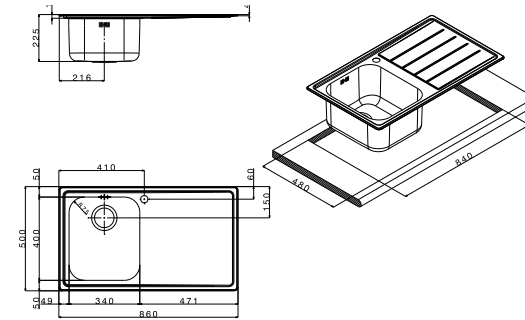

Il design unico di questo lavello supera le mode e le tendenze, aiutato anche dal look moderno e accattivante e da un'infinita combinazione di vasche di diverse dimensioni.

Linear is a complete range of sinks with deep bowls in order to wash larger dishes. Its stylish and elegant design perfectly fits into modern and minimal kitchens.

Its unique design is beyond the current trends also thanks to a modern and captivating look and the number of combinations available.

size 860x500 mm
 drain hole 3,5"
 cut-out 840x480 mm
 base 450 mm
 depth 225 mm
 fitting 4 mm
 finish/finitura brushed/spazzolato