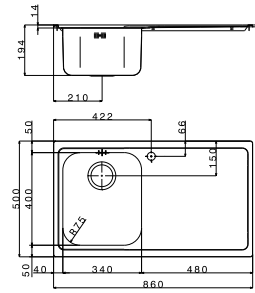

finish/finitura	accessories	code drainer right or left / gocciolatoio destro o sinistro	price		
	size	860x500 mm	 	extra <table border="1"><tr><td>1</td><td>2</td><td>3</td></tr><tr><td>4</td><td>5</td><td>6</td></tr><tr><td>7</td><td></td><td></td></tr></table>	VE861IRBC <i>(dx/right)</i>	€ 190,00		
	drain hole	3,5"					VE861ILBC <i>(sx/left)</i>	€ 190,00
	cut-out	840x480 mm	 	extra <table border="1"><tr><td>1</td><td>2</td><td>3</td></tr><tr><td>4</td><td>5</td><td>6</td></tr><tr><td>7</td><td></td><td></td></tr></table>	VE861IRAC <i>(dx/right)</i>	€ 220,00		
	base	450 mm					VE861ILAC <i>(sx/left)</i>	€ 220,00
	depth	194 mm	 	extra <table border="1"><tr><td>1</td><td>2</td><td>3</td></tr><tr><td>4</td><td>5</td><td>6</td></tr><tr><td>7</td><td></td><td></td></tr></table>				
	fitting	8 mm						
finish/finitura