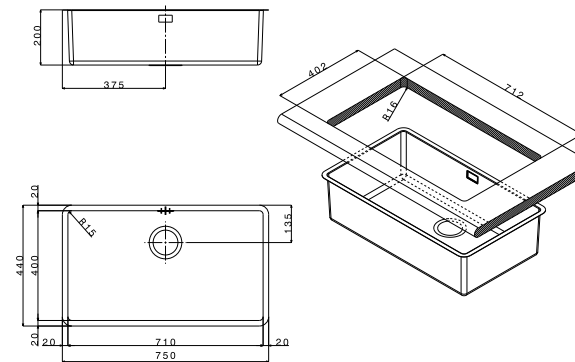

 brushed/spazzolato

- included **1**
- extra **2**

FEM71UBC

€ 455,00

 packed in boxes:
870 x 550 x 300 mm - 8,37 Kg

- size 603x452 mm
- drain hole 3,5"
- cut-out  see technical drawing
- base  800 mm
- depth  200 mm
- fitting  undermount
- finish/finitura  brushed/spazzolato