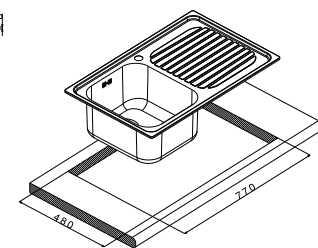

- size 790x500 mm
- drain hole 3,5"
- cut-out 770x480 mm
- base 450 mm
- depth 194 mm
- fitting 8 mm
- finish/finitura brushed/spazzolato
- linen/antigraffio

brushed/spazzolato

linen/antigraffio

packed in boxes:
1030 x 520 x 200 mm - 7,93 Kg

finish/finitura	accessories	code	price	
brushed/spazzolato	extra <table border="1"><tr><td>1</td><td>2</td><td>3</td></tr><tr><td>4</td><td>5</td><td>6</td></tr><tr><td>7</td><td></td><td></td></tr></table>	VE7911RBC <i>(dx/right)</i>	€ 195,00	
	linen/antigraffio	extra <table border="1"><tr><td>1</td><td>2</td><td>3</td></tr><tr><td>4</td><td>5</td><td>6</td></tr><tr><td>7</td><td></td><td></td></tr></table>	VE7911LBC <i>(sx/left)</i>	€ 195,00
brushed/spazzolato	extra <table border="1"><tr><td>1</td><td>2</td><td>3</td></tr><tr><td>4</td><td>5</td><td>6</td></tr><tr><td>7</td><td></td><td></td></tr></table>	VE7911RAC <i>(dx/right)</i>	€ 225,00	
	linen/antigraffio	extra <table border="1"><tr><td>1</td><td>2</td><td>3</td></tr><tr><td>4</td><td>5</td><td>6</td></tr><tr><td>7</td><td></td><td></td></tr></table>	VE7911LAC <i>(sx/left)</i>	€ 225,00