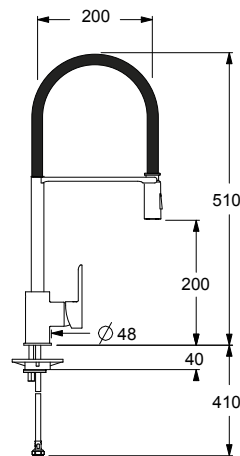

finish	code	price
APL9031DC Doccetta Estraibile / Pull out spray	Chrome/Cromato	APL9031DCCR	€ 390,00
	Black/Nero	APL9031DCBL	€ 450,00