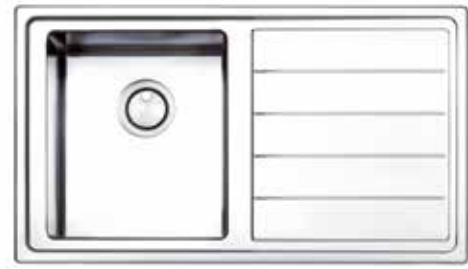

fitting/tipologia

accessories

code
drainer right or left /
gocciolatoio destro o sinistro

price