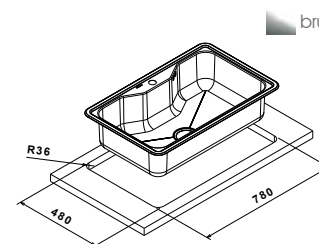

brushed/spazzolato

extra **1**

CR860IBC

€ 380,00

 packed in boxes:
920 x 585 x 250 mm - 7,5 Kg

- size 800x500 mm
- drain hole 3,5"
- cut-out  780x480 mm
- base  800 mm
- depth  191 mm
- fitting  7 mm
- finish/finitura  brushed/spazzolato

brushed/spazzolato

CR800IBC

€ 295,00

 packed in boxes:
940 x 610 x 280 mm - 7 Kg

mixers

accessories

APL9031DCCR
€ 390,00

APL9031DCBL
€ 450,00