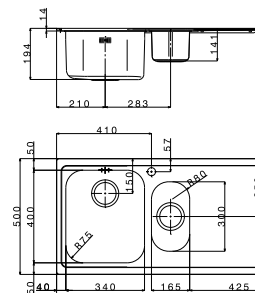

packed in boxes:
890 x 520 x 200 mm - 6,76 Kg

	size	1000x500 mm	 	extra <table border="1"><tr><td>1</td><td>2</td><td>3</td></tr><tr><td>4</td><td>5</td><td>6</td></tr><tr><td>7</td><td>8</td><td>9</td></tr></table>	VE1002IRBC <i>(dx/right)</i>	€ 295,00		
	drain hole	3,5"					VE1002ILBC <i>(sx/left)</i>	€ 295,00
	cut-out	980x480 mm	 	extra <table border="1"><tr><td>1</td><td>2</td><td>3</td></tr><tr><td>4</td><td>5</td><td>6</td></tr><tr><td>7</td><td>8</td><td>9</td></tr></table>	VE1002IRAC <i>(dx/right)</i>	€ 350,00		
	base	600 mm					VE1002ILAC <i>(sx/left)</i>	€ 350,00
	depth	194 mm	 	extra <table border="1"><tr><td>1</td><td>2</td><td>3</td></tr><tr><td>4</td><td>5</td><td>6</td></tr><tr><td>7</td><td>8</td><td>9</td></tr></table>				
	fitting	8 mm						
finish/finitura