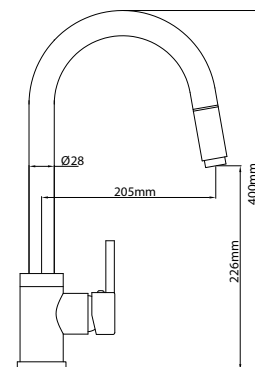

finish	code	price
APL7790DC Doccetta Estraibile / Pull out spray	Chrome/Cromato	APL7790DCCR	€ 315,00
	Black/Nero	APL7790DCBL	€ 360,00