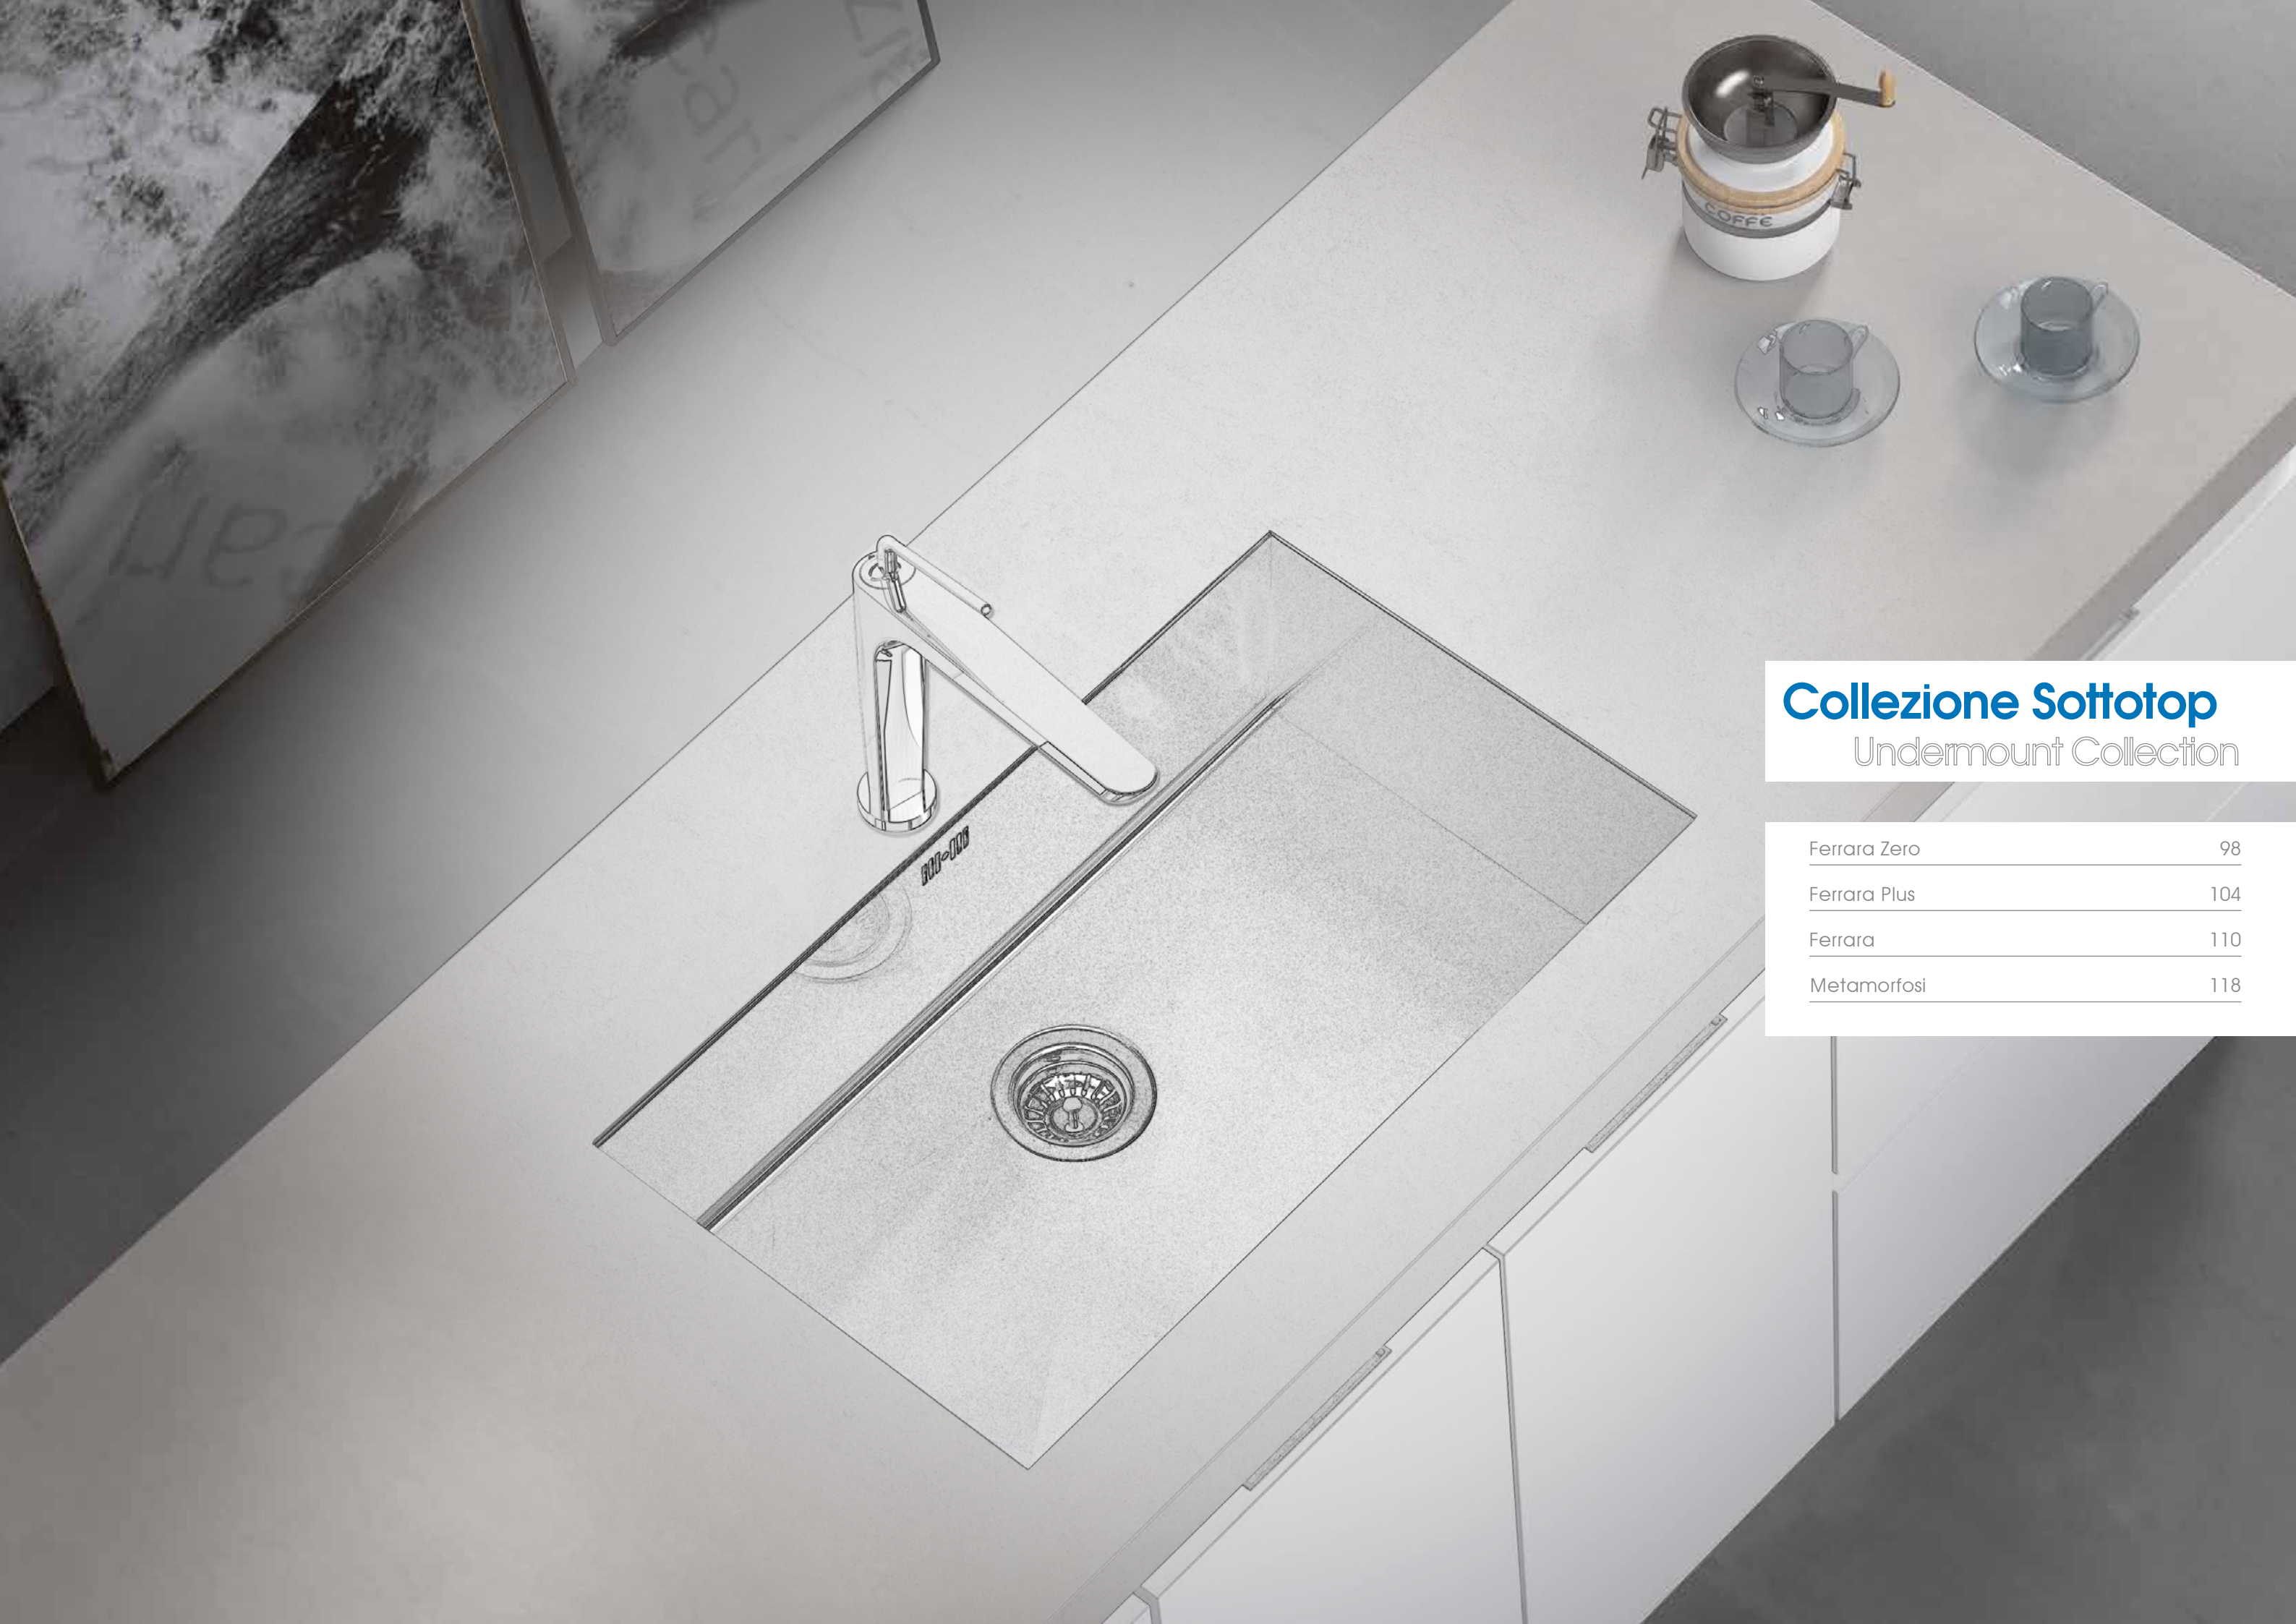

Collezione Sottotop

Undermount Collection

Ferrara Zero	98
Ferrara Plus	104
Ferrara	110
Metamorfosi	118