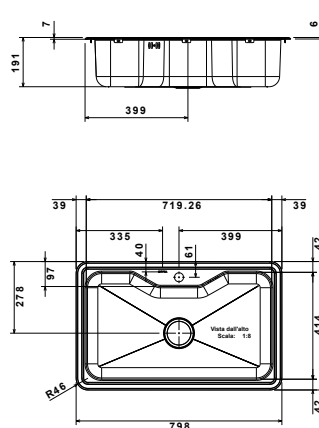

Its large bowl guarantees the maximum capacity you could desire.

- size 870x510 mm
- drain hole 3,5"
- cut-out  840x480 mm
- base  900 mm
- depth  209 mm
- fitting  8 mm
- finish/finitura  brushed / spazzolato

brushed/spazzolato

extra **1**

CR860IBC

€ 380,00

 packed in boxes:
920 x 585 x 250 mm - 7,5 Kg

- size 800x500 mm
- drain hole 3,5"
- cut-out  780x480 mm
- base  800 mm
- depth  191 mm
- fitting  7 mm
- finish/finitura  brushed/spazzolato