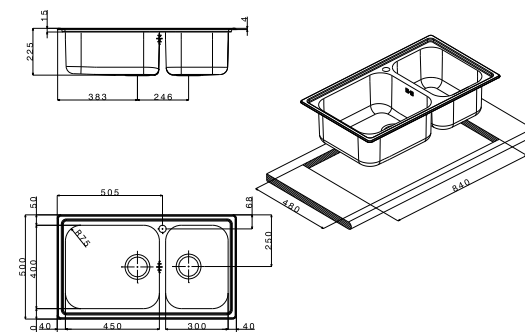

size 860x500 mm
drain hole 3,5"
cut-out 840x480 mm
base 900 mm
depth 225 mm
fitting 4 mm
finish/finitura brushed/spazzolato