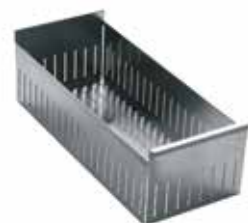

euro

euro

euro

euro

euro

euro

euro

euro

Colanders

CSC15
15 cm

€ 140,00