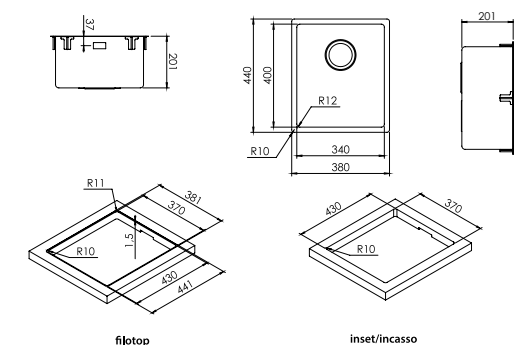

size 380x440 mm
drain hole 3,5"
cut-out 370x430 mm
base 450 mm
depth 200 mm
fitting flat
 undermount
finish/finitura brushed/spazzolato

3 installations
incasso / inset
filotop / flat
sottotop / undermount

extra **1 2 3**
4

LNR38FSFR € 360,00

per installazione **INCASSO/FILOTOP** su top con spessore superiore a 3 cm, effettuare incavo come da indicazioni disegno tecnico inserite nel livello.

For **Flushmount installations**, with a Top thickness of more than 3 cm, make a recess as indicated in the technical drawing supplied with the Sink

Triple installation

Grazie al **nuovo sistema di fissaggio**, le nuove vasche garantiscono una installazione corretta senza l'utilizzo di spessori aggiuntivi al top. Consigliate per top con spessore da 1 cm a 3 cm. Oltre i 3 cm necessita di scanco sul top. Questa gamma è l'ideale per top stratificati, ceramici con rubinetto installato sul top. Tripla installazione: incasso, filotop e sotto top.

Thanks to the new fixing system, the new bowls guarantee a correct installation with no additional thickness on top. Recommended for top with thickness from 1 cm to 3 cm. More than 3 cm you need to make a recess on the top. This range is the ideal for laminated and ceramic tops with the tap installed on the top. Triple installation: inset, flushmount and undermount.