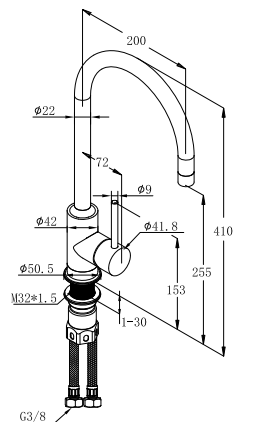

finish	code	price
AP6020 Monocomando / Single lever	PVD Acciaio/Steel	AP6020SS	€ 180,00
	PVD Rame/Copper	AP6020CP	€ 420,00
	PVD Nero/Black	AP6020BP	€ 420,00