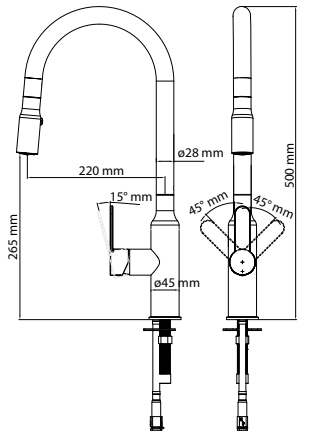

finish	code	price
AP6050SS Monocomando / Single lever	Acciaio/Steel	AP6050SS	€ 300,00