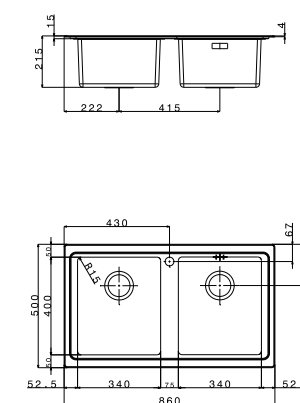

included **1**

extra

2	3	4
5	6	7
8	9	

LNP861RBC
(dx/right) € 435,00

LNP861LBC
(sx/left) € 435,00

 packed in boxes:
935 x 610 x 285 mm - 7,23 Kg

- size 860x500 mm
- drain hole 3,5"
- cut-out  840x480 mm
- base  900 mm
- depth  215 mm
- fitting  4 mm
- finish/finitura  brushed/spazzolato