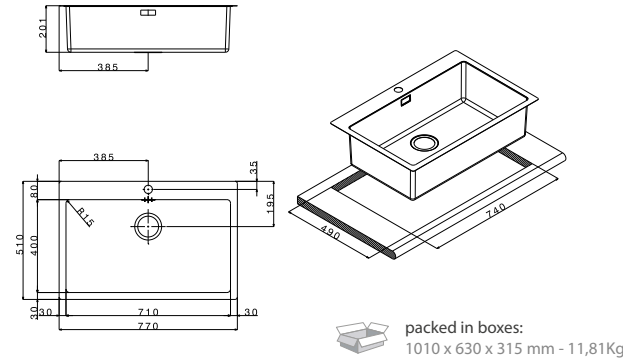

fitting/tipologia

accessories

code
drainer right or left /
gocciolatoio destro o sinistro

price

size 770x510 mm
 drain hole 3,5"
 cut-out 740x490 mm
 base 800 mm
 depth 201 mm
 fitting flat inset
 finish/finitura brushed/spazzolato