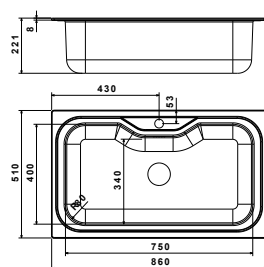

Its large bowl guarantees the maximum capacity you could desire.

- size 870x510 mm
- drain hole 3,5"
- cut-out  840x480 mm
- base  900 mm
- depth  209 mm
- fitting  8 mm
- finish/finitura  brushed / spazzolato

brushed/spazzolato

accessories

code
drainer right or left /
gocciolatoio destro o sinistro

price

PUG861IBC

€ 945,00

 packed in boxes:
1020 x 620 x 310 mm - 15,75 Kg

- size 860x510 mm
- drain hole 3,5"
- cut-out  840x490 mm
- base  900 mm
- depth  220 mm
- fitting  7 mm
- finish/finitura  brushed/spazzolato

brushed/spazzolato

extra **1**

CR860IBC

€ 380,00

 packed in boxes:
920 x 585 x 250 mm - 7,5 Kg

- size 800x500 mm
- drain hole 3,5"
- cut-out  780x480 mm
- base  800 mm
- depth  191 mm
- fitting  7 mm
- finish/finitura  brushed/spazzolato