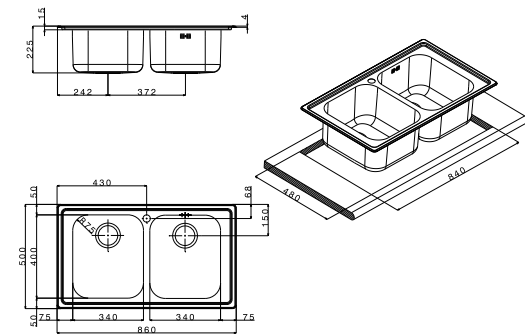

packed in boxes:
 1005 x 605 x 280 mm - 6,1 Kg

size 860x500 mm
 drain hole 3,5"
 cut-out 840x480 mm
 base 900 mm
 depth 225 mm
 fitting 4 mm
 finish/finitura brushed/spazzolato

finish/finitura
 brushed/
 spazzolato