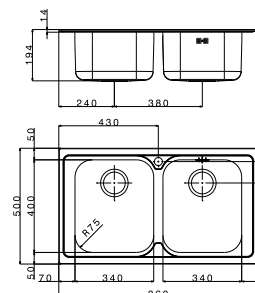

packed in boxes:
900 x 520 x 200 mm - 5,52 Kg

	size	860x500 mm	 	extra <table border="1"><tr><td>1</td><td>2</td><td>3</td></tr><tr><td>4</td><td>5</td><td>6</td></tr><tr><td>7</td><td></td><td></td></tr></table>	VE862IBC	€ 265,00		
	drain hole	3,5"					VE862IAC	€ 310,00
	cut-out	840x480 mm	 	extra <table border="1"><tr><td>1</td><td>2</td><td>3</td></tr><tr><td>4</td><td>5</td><td>6</td></tr><tr><td>7</td><td></td><td></td></tr></table>				
	base	800 mm						
	depth	194 mm	 	extra <table border="1"><tr><td>1</td><td>2</td><td>3</td></tr><tr><td>4</td><td>5</td><td>6</td></tr><tr><td>7</td><td></td><td></td></tr></table>				
	fitting	8 mm						
finish/finitura