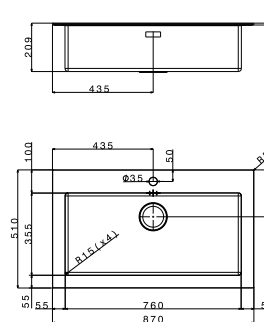

Its large bowl guarantees the maximum capacity you could desire.

- size 870x510 mm
- drain hole 3,5"
- cut-out  840x480 mm
- base  900 mm
- depth  209 mm
- fitting  8 mm
- finish/finitura  brushed / spazzolato