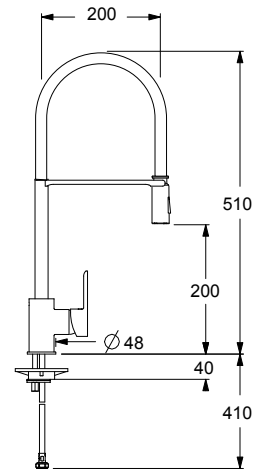

finish	code	price
APL8995DCCR Doccetta Estraibile - Pull out spray	Chrome/Cromato	APL8995DCCR	€ 345,00