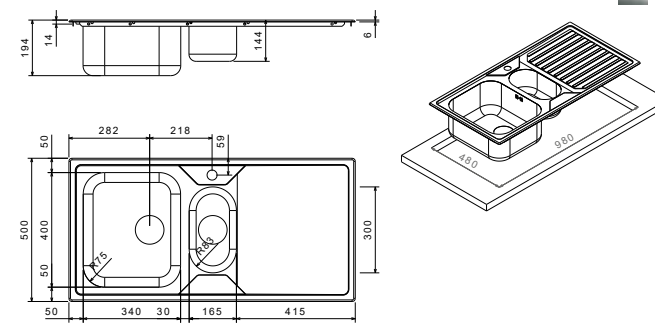

dimensioni/size 1000x500 mm
scarico/drain hole 3,5"
foro incasso/cut-out 980x480 mm
base/base 600 mm
profondità/depth 194 mm
tipologia/fitting 4 mm
finitura/finish brushed/spazzolato

finish/finitura brushed/spazzolato

accessories

code

price

extra	1	2	3
	4	5	6
	7	8	9

AV1002IRBC
(dx/right)

€ 265,00

AV1002ILBC
(sx/left)

€ 265,00

packed in boxes:
1040 x 520 x 200 mm - 8,0 Kg