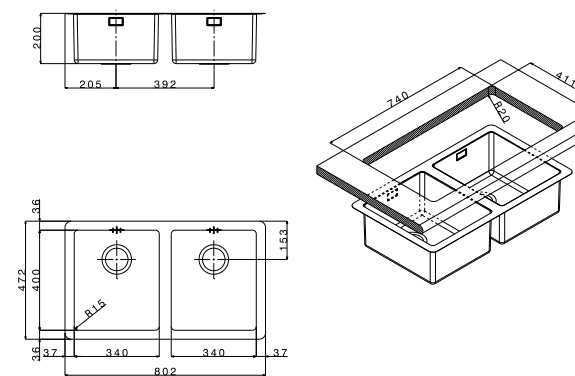

 brushed/spazzolato

- included **1**
- extra **2**

FEM4018UBC

€ 570,00

 packed in boxes:
735 x 610 x 280 mm - 7,88 Kg

- size 802x472 mm
- drain hole 3,5"
- cut-out  740x411 mm
- base  800 mm
- depth  200 mm
- fitting  undermount
- finish/finitura  brushed/spazzolato